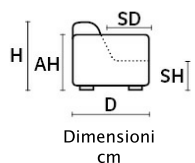

EVELIN

EVELIN

EVELIN

Dimensioni
cm

D 98 | H 83 | AH 59 | SH 45 | SD 54

TECHNICAL DESCRIPTION

THICK STITCH:	Available as option	REMOVABILITY:	Back and Seat cushions
STRUCTURE:	Hardwood frame for extra strenght	MECHANISMS:	N.A
BACK SUSPENSION:	Reinforced elastic webbing	FOOT OPTION # 1:	Stainless steel sled
CUSHION:	Ecologic open cell polyurethane foam covered with a layer of memory foam	FOOT OPTION # 2:	Stainless steel feet
		FOOT OPTION # 3:	Metal feet bronze finish
BACK CUSHIONS:	Ecologic polyurethane foam covered with a layer of dacron wadding	FOOT OPTION # 4:	Sled bronze finish