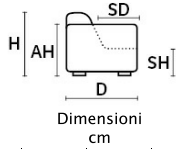

LIVING

LOVELY

LOVELY

LOVELY

D 110 | H 83 | AH 63 | SH 47 | SD 59 | MH 108

TECHNICAL DESCRIPTION

THICK STITCH: AVAILABLE
 STRUCTURE: HARDWOOD FRAME FOR EXTRA STRENGTH
 SEAT/BACK SUSPENSION: REINFORCED ELASTIC WEBBING
 SEAT CUSHIONS: HIGH DENSITY ECOLOGIC OPEN CELL POLYURETHANE FOAM AND MEMORY COVERED WITH A LAYER OF DACRON WADDING