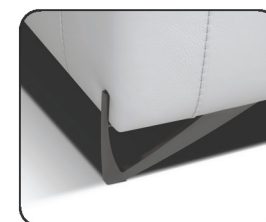

Leather sofas are a handmade product and according to the leather covering selected there could be a measurement tolerance of about 2 inches (cm 5) on each sku

BOHEME

BOHEME

FOOT OPTION 1: STAINLESS STEEL