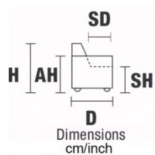

AB Altezza Braccio	A Altezza	A Altezza Seduta	AM Altezza Massima	P Profondità	P Profondità Seduta	PM Profondità Massima	L Larghezza
	AH Arm Height	H Height	SH Seat Height	MH Maximum Height	D Deep	SD Seat Depth	MD Maximum Deep	W Width

W 314/124" D 98/39,2" H 88/32,2" AH 55/22" SH 46/18,4" SD 60/24"	W 285/112" D 98/39,2" H 88/32,2" AH 55/22" SH 46/18,4" SD 60/24"	W 230/92" D 98/39,2" H 88/32,2" AH 55/22" SH 46/18,4" SD 60/24"	W 210/84" D 98/39,2" H 88/32,2" AH 55/22" SH 46/18,4" SD 60/24"	W 255/100,4" D 98/39,2" H 88/32,2" AH 55/22" SH 46/18,4" SD 60/24"	W 190/76" D 98/39,2" H 88/32,2" AH 55/22" SH 46/18,4" SD 60/24"

VERSION CODE	V342	V347	V314	V300	V242	V214
DESCRIPTION	3 SEATER MAXI EXTRA	3 SEATER EXTRA	3 SEATER MAXI	3 SEATER	2 SEATER MAXI EXTRA	2 SEATER MAXI