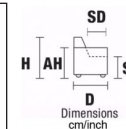

V131

ARMLESS MAXI

W 114/44.9"
D 105/41.3"
H 88/34.6" AH 58/22.8"
SH 46/18.1" SD 57/22.4"

V117

RHF ARMCHAIR MAXI

**VERSION MEDIUM: ALL ITEMS OF SECTIONS MEDIUM HAVE THE SAME SEAT WIDTH**

W 280/110.2"
D 105/41.3"
H 88/34.6" AH 58/22.8"
SH 46/18.1" SD 57/22.4"