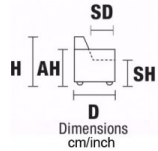

AB Altezza Braccio	A Altezza	A Altezza Seduta	AM Altezza Massima	P Profondità	P Profondità Seduta	PM Profondità Massima	L Larghezza
	AH Arm Height	H Height	SH Seat Height	MH Maximum Height	D Deep	SD Seat Depth	MD Maximum Deep	W Width

	W283/111" D114/49" H80/31" AH66/26" SH45/18" SD57/22" MH104/41"	W253/100" D114/49" H80/31" AH66/26" SH45/18" SD57/22" MH104/41"	W227/89" D114/49" H80/31" AH66/26" SH45/18" SD57/22" MH104/41"	W200/79" D114/49" H80/31" AH66/26" SH45/18" SD57/22" MH104/41"	W180/71" D114/49" H80/31" AH66/26" SH45/18" SD57/22" MH104/41"	W160/63" D114/49" H80/31" AH66/26" SH45/18" SD57/22" MH104/41"
VERSION CODE	V347	V242	V314	V300	V214	V200
DESCRIPTION	3 SEATER EXTRA	2 SEATER MAXI EXTRA	3 SEATER MAXI	3 SEATER	2 SEATER MAXI	2 SEATER

W93/36" D114/49" H80/31" AH66/26" SH45/18" SD57/22" MH104/41"
V100
ARMCHAIR

EXCELSIOR

THICK STITCH: Available
STRUCTURE: Hardwood frame for extra strength, some versions are equipped with metal structure
SEAT CUSHION: High density ecologic open cell foam, duck feather
BACK CUSHION: High density ecologic open cell foam covered polyester wadding
ARM CUSHION: High density ecologic open cell foam, duck feather
MECHANISM: Manual ratchet headrest mechanism adjustable in different positions
REMOVABILITY: N.A.
SLED OPTION 1: Stainless Steel arm sled
SLED OPTION 2: Stainless Steel arm sled anodic black finishing

LEATHER COLOR SHADE DIFFERENCES

The model upholstered with some Natural leather such as Maya, Emotion, Carees and Sensation, could present in some area differences in color tones of about 5%. Such differences are not to be considered defect but an expression of the natural characteristic of the cowhide.

The company reserves the right without prior notice to make technical sheets changes and/or materials for quality product improvement.
Leather sofas are a handmade product and according to the leather covering selected there could be a measurement tolerance of about 2 inches (cm 5) on each sku