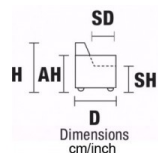

AB Altezza Braccio	A Altezza	A Altezza Seduta	AM Altezza Massima	P Profondità	P Profondità Seduta	PM Profondità Massima	L Larghezza
	AH Arm Height	H Height	SH Seat Height	MH Maximum Height	D Deep	SD Seat Depth	MD Maximum Deep	W Width

	W 314/124" D 98/39,2" H 88/32,2" AH 55/22" SH 46/18,4" SD 60/24"	W 285/112" D 98/39,2" H 88/32,2" AH 55/22" SH 46/18,4" SD 60/24"	W 255/100,4" D 98/39,2" H 88/32,2" AH 55/22" SH 46/18,4" SD 60/24"	W 230/92" D 98/39,2" H 88/32,2" AH 55/22" SH 46/18,4" SD 60/24"	W 210/84" D 98/39,2" H 88/32,2" AH 55/22" SH 46/18,4" SD 60/24"	W 190/76" D 98/39,2" H 88/32,2" AH 55/22" SH 46/18,4" SD 60/24"
VERSION CODE	V342	V347	V242	V314	V300	V214
DESCRIPTION	3 SEATER MAXI EXTRA	3 SEATER EXTRA	2 SEATER MAXI EXTRA	3 SEATER MAXI	3 SEATER	2 SEATER MAXI

W 130/51" D 98/39,2" H 88/32,2" AH 55/22" SH 46/18,4" SD 60/24"	W 202/79,5" D 98/39,2" H 88/32,2" AH 55/22" SH 46/18,4" SD 60/24"	W 202/79,5" D 98/39,2" H 88/32,2" AH 55/22" SH 46/18,4" SD 60/24"	W 182/71,7" D 98/39,2" H 88/32,2" AH 55/22" SH 46/18,4" SD 60/24"	W 182/71,7" D 98/39,2" H 88/32,2" AH 55/22" SH 46/18,4" SD 60/24"	W 162/63,8" D 98/39,2" H 88/32,2" AH 55/22" SH 46/18,4" SD 60/24"	W 162/63,8" D 98/39,2" H 88/32,2" AH 55/22" SH 46/18,4" SD 60/24"
V100	V316	V317	V302	V303	V216	V217
ARMCHAIR	LHF 3 SEATER MAXI	RHF 3 SEATER MAXI	LHF 3 SEATER	RHF 3 SEATER	LHF 2 SEATER MAXI	LHF 3 SEATER MAXI

W 116/45,7" D 164/45,7" H 88/32,2" AH 55/22" SH 46/18,4" SD 120/47,2"	W 116/45,7" D 164/65,6" H 88/32,2" AH 55/22" SH 46/18,4" SD 120/47,2"	W 117/46,1" D 117/46,1" H 88/32,2" SH 46/18,4" SD 66/26"	W 120/47" D 80/31,5" SH 46/18,4"	W 85/33,5" D 60/23,6" SH 46/18,4"	
V500	V501	V400	V601	V600	V603
LHF CHAISE LONGUE	RHF CHAISE LONGUE	CORNER	BENCH	POUFF	PILLOW

BOHEME

STRUCTURE: Fir wood, plywood covered with ecologic polyurethane foam

SPRING SYSTEM: Elastic webbing

SEAT/BACK CUSHION: Ecologic polyurethane foam covered with a layer of polyester
ARM INTERIOR: Ecologic polyurethane foam covered with a layer of polyester

DETACHABILITY: N.A.

MECHANISMS: N.A.

FOOT OPTION 1: Stainless Steel

FOOT OPTION 2: Metal feet titanium finishing

Some versions may be equipped with hidden feet with a supporting structural function.

The company reserves the faculty to make changing of technical details and/or materials for quality product improving without prior communication.

LEATHER COLOR SHADE DIFFERENCES

The model upholstered with some Natural leather such as Maya, Emotion, Carees and Sensation, could present in some area differences in color tones of about 5%. Such differences are not to be considered defect but an expression of the natural characteristic of the cowhide.