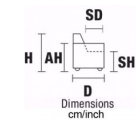

AB Altezza Braccio	A Altezza	A Altezza Seduta	AM Altezza Massima	P Profondità	P Profondità Seduta	PM Profondità Massima	L Larghezza
	AH Arm Height	H Height	SH Seat Height	MH Maximum Height	D Deep	SD Seat Depth	MD Maximum Deep	W Width

VERSION MAXI: ALL ITEMS OF SECTIONS MAXI HAVE THE SAME SEAT WIDTH

W208/81,6" D114/45,6" H72/28,8" AH63/25,2" SH44/17,6" SD59/23,6" MH92/36,8"	W182/71,4" D114/45,6" H72/28,8" AH63/25,2" SH44/17,6" SD59/23,6" MH92/36,8"	W208/81,6" D114/45,6" H72/28,8" AH63/25,2" SH44/17,6" SD59/23,6" MH92/36,8"	W117/46" D114/45,6" H72/28,8" AH63/25,2" SH44/17,6" SD59/23,6" MH92/36,8"	W117/46" D114/45,6" H72/28,8" AH63/25,2" SH44/17,6" SD59/23,6" MH92/36,8"	W90/35,4" D114/45,6" H72/28,8" AH63/25,2" SH44/17,6" SD59/23,6" MH92/36,8"	W234/92,2" D114/45,6" H72/28,8" AH63/25,2" SH44/17,6" SD59/23,6" MH92/36,8"	W119/47,6" D168/67,2" H72/28,8" AH63/25,2" SH44/17,6" SD59/23,6" MH92/36,8"	W119/47,6" D168/67,2" H72/28,8" AH63/25,2" SH44/17,6" SD59/23,6" MH92/36,8"
V316	V315	V317	V116	V117	V131	V314	V500	V501
LHF 3 SEATER MAXI	3 SEATER MAXI WITHOUT ARMS	RHF 3 SEATER MAXI	LHF ARMCHAIR MAXI	RHF ARMCHAIR MAXI	ARMLESS MAXI	3 SEATER MAXI	LHF CHAISE	RHF CHAISE

VERSION CODE
DESCRIPTION

VERSION MEDIUM: ALL ITEMS OF SECTIONS MEDIUM HAVE THE SAME SEAT WIDTH

W188/74" D114/45,6" H72/28,8" AH63/25,2" SH44/17,6" SD59/23,6" MH92/36,8"	W162/63,4" D114/45,6" H72/28,8" AH63/25,2" SH44/17,6" SD59/23,6" MH92/36,8"	W188/74" D114/45,6" H72/28,8" AH63/25,2" SH44/17,6" SD59/23,6" MH92/36,8"	W107/42,2" D114/45,6" H72/28,8" AH63/25,2" SH44/17,6" SD59/23,6" MH92/36,8"	W107/42,2" D114/45,6" H72/28,8" AH63/25,2" SH44/17,6" SD59/23,6" MH92/36,8"	W80/31,5" D114/45,6" H72/28,8" AH63/25,2" SH44/17,6" SD59/23,6" MH92/36,8"	W214/84,3" D114/45,6" H72/28,8" AH63/25,2" SH44/17,6" SD59/23,6" MH92/36,8"	W109/42,9" D168/67,2" H72/28,8" AH63/25,2" SH44/17,6" SD59/23,6" MH92/36,8"	W109/42,9" D168/67,2" H72/28,8" AH63/25,2" SH44/17,6" SD59/23,6" MH92/36,8"
V302	V301	V303	V114	V115	V132	V300	V505	V504
LHF 3 SEATER	3 SEATER ARMLESS	RHF 3 SEATER	LHF ARMCHAIR MEDIUM	RHF ARMCHAIR MEDIUM	ARMLESS MEDIUM	3 SEATER	RHF CHAISE MINI	LHF CHAISE MINI

Some versions may be equipped with hidden feet with a supporting structural function.

VERSION MINI: ALL ITEMS OF SECTIONS MINI HAVE THE SAME SEAT WIDTH

W168/66,1" D114/45,6" H72/28,8" AH63/25,2" SH44/17,6" SD59/23,6" MH92/36,8"	W168/66,1" D114/45,6" H72/28,8" AH63/25,2" SH44/17,6" SD59/23,6" MH92/36,8"	W97/38,2" D114/45,6" H72/28,8" AH63/25,2" SH44/17,6" SD59/23,6" MH92/36,8"	W70/27,6" D114/45,6" H72/28,8" AH63/25,2" SH44/17,6" SD59/23,6" MH92/36,8"	W97/38,2" D114/45,6" H72/28,8" AH63/25,2" SH44/17,6" SD59/23,6" MH92/36,8"	W194/76,4" D114/45,6" H72/28,8" AH63/25,2" SH44/17,6" SD59/23,6" MH92/36,8"
V216	V217	V101	V103	V102	V214
LHF 2 SEATER SMALL	RHF 2 SEATER SMALL	LHF ARMCHAIR	ARMCHAIR WITHOUT ARMS	RHF ARMCHAIR	2 SEATER MAXI

RIGOLETTO

THICK STITCH: Available

STRUCTURE: Fir wood, plywood covered with ecologic polyurethane foam
SPRING SYSTEM: Elastic webbing

SEAT/BACK CUSHION: Ecologic polyurethane foam covered with a layer of polyester
ARM INTERIOR: Ecologic polyurethane foam covered with a layer of polyester

MECHANISMS: Headrest

FOOT OPTION 1: Stainless Steel feet with arm insert
FOOT OPTION 2: Stainless Steel feet

The company reserves the faculty to make changing of technical details and/or materials for quality product improving without prior communication.

ALL ITEMS OF SECTION JOLLY CAN BE MATCHED WITH ITEMS OF SECTION MAXI, MEDIUM AND MINI

W130/52" D130/52" H72/28,8"	W119/46,6" D114/45,6" H72/28,8" AH63/25,2" SH44/17,6" SD59/23,6" MH92/36,8"	W125/49,2" D80/31,5" SH44/17,6"	W80/31,5" D50/19,7" SH44/17,6"
V400	V100	V601	V600
CORNER	ARMCHAIR	BENCH	POUFF

LEATHER COLOR SHADE DIFFERENCES

The model upholstered with some Natural leather such as Maya, Emotion, Carees and Sensation, could present in some area differences in color tones of about 5%. Such differences are not to be considered defect but an expression of the natural characteristic of the cowhide.