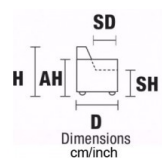

AB Altezza Braccio	A Altezza	A Altezza Seduta	AM Altezza Massima	P Profondità	P Profondità Seduta	PM Profondità Massima	L Larghezza
	AH Arm Height	H Height	SH Seat Height	MH Maximum Height	D Deep	SD Seat Depth	MD Maximum Deep	W Width

W 228/91,2" D 93/37,2" H 83/33,2" AH 70/28" SH 42/16,8" SD 60/24"	W 198/79,2" D 93/37,2" H 83/33,2" AH 70/28" SH 42/16,8" SD 60/24"	W 178/71,2" D 93/37,2" H 83/33,2" AH 70/28" SH 42/16,8" SD 60/24"	W 158/62,2" D 93/37,2" H 83/33,2" AH 70/28" SH 42/16,8" SD 60/24"	W 108/42,3" D 93/37,2" H 83/33,2" AH 70/28" SH 42/16,8" SD 60/24"	W 90/35,4" D 70/27,6" SH 42/16,8"	
VERSION CODE	V314	V300	V214	V200	V100	V600
DESCRIPTION	3 SEATER MAXI	3 SEATER	2 SEATER MAXI	2 SEATER	ARMCHAIR	FOOTSTOOL

ROMA

THICK STITCH: NOT AVAILABLE

STRUCTURE: fir wood, plywood covered with ecologic polyurethane foam
SPRING SYSTEM: Elastic webbing

SEAT/BACK CUSHIONS: Ecologic polyurethane foam covered with a layer of polyester
ARM INTERIOR: Siliconed poliester fibre

REMOVABILITY: Back and Seat cushions

MECHANISMS: N.A.

FOOT / BASE SERIES: Stainless Steel Feet

LEATHER COLOR SHADE DIFFERENCES

The model upholstered with some Natural leather such as Maya, Emotion, Carees and Sensation, could present in some area differences in color tones of about 5%. Such differences are not to be considered defect but an expression of the natural characteristic of the cowhide.

Some versions may be equipped with hidden feet with a supporting structural function.

The company reserves the faculty to make changing of technical details and/or materials for quality product improving without prior communication.