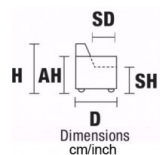

AB Altezza Braccio	A Altezza	A Altezza Seduta	AM Altezza Massima	P Profondità	P Profondità Seduta	PM Profondità Massima	L Larghezza
	AH Arm Height	H Height	SH Seat Height	MH Maximum Height	D Deep	SD Seat Depth	MD Maximum Deep	W Width

W 225/89" D 92/36" H 84/33" SH 45/18"	W 175/69" D 92/36" H 84/33" SH 45/18"	W 103/41" D 92/36" H 84/33" SH 45/18"	W 207/81" D 92/36" H 84/33" SH 45/18"	W 207/81" D 92/36" H 84/33" SH 45/18"	W 113/44" D 157/62" H 84/33" SH 45/18"
AH 64/25" SD 56/22"	AH 64/25" SD 56/22"	AH 64/25" SD 56/22"	AH 64/25" SD 56/22"	AH 64/25" SD 56/22"	AH 64/25" SD 56/22"

VERSION CODE	V300	V200	V100	V302	V303	V500
DESCRIPTION	3 SEATER	2 SEATER	ARMCHAIR	LHF 3 SEATER	RHF 3 SEATER	LHF CHAISE LONGUE

W 113/44" D 157/62" H 84/33" SH 45/18"	W 101/40" D 101/40" H 84/33" SH 45/18"	W 90/35" D 50/20" SH 44/17"
AH 64/25" SD 56/22"	AH 64/25" SD 56/22"	
V501	V400	V600
RHF CHAISE LONGUE	CORNER	POUFF

RUBY

STRUCTURE: Fir wood, plywood covered with ecologic polyurethane foam
SPRING SYSTEM: Elastic webbing
SEAT CUSHION: Ecologic polyurethane foam covered with a layer of polyester
BACK CUSHION: Siliconed polyester fibre.
REMOVABILITY: Not possible
STICH: Normal
MECHANISMS: N.A.
FOOT SERIES: Chromed metal feet

LEATHER COLOR SHADE DIFFERENCES

The model upholstered with some Natural leather such as Maya, Emotion, Carees and Sensation, could present in some area differences in color tones of about 5%. Such differences are not to be considered defect but an expression of the natural characteristic of the cowhide.

REV. 05 DEL 22/10/2019

The company reserves the right without prior notice to make technical sheets changes and/or materials for quality product improvement.

Leather sofas are a handmade product and according to the leather covering selected there could be a measurement tolerance of about 2 inches (cm 5) on each sku