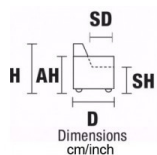

AB Altezza Braccio	A Altezza	A Altezza Seduta	AM Altezza Massima	P Profondità	P Profondità Seduta	PM Profondità Massima	L Larghezza
	AH Arm Height	H Height	SH Seat Height	MH Maximum Height	D Deep	SD Seat Depth	MD Maximum Deep	W Width

W 310/122" D 101/39" H 75/29" AH 57/22" SH 46/18" SD 60/24"	W 255/100" D 101/39" H 75/29" AH 57/22" SH 46/18" SD 60/24"	W 225/87" D 101/39" H 75/29" AH 57/22" SH 46/18" SD 60/24"	W 195/77" D 101/39" H 75/29" AH 57/22" SH 46/18" SD 60/24"	W 175/69" D 101/39" H 75/29" AH 57/22" SH 46/18" SD 60/24"	W 114/45" D 101/39" H 75/29" AH 57/23" SH 46/18" SD 60/24"

VERSION CODE

V342

V347

V314

V214

V200

V100

DESCRIPTION

3 SEATER MAXI
EXTRA

3 SEATER EXTRA

3 SEATER MAXI

2 SEATER MAXI

2 SEATER

ARMCHAIR

W 228/89"
D 101/39"
H 75/29" AH 57/22"
SH 46/18" SD 60/24"

W 228/89"
D 101/39"
H 75/29" AH 57/22"
SH 46/18" SD 60/24"

W 198/78"
D 101/39"
H 75/29" AH 57/22"
SH 46/18" SD 60/24"

W 198/78"
D 101/39"
H 75/29" AH 57/22"
SH 46/18" SD 60/24"

W 168/66"
D 101/39"
H 75/29" AH 57/22"
SH 46/18" SD 60/24"

W 168/66"
D 101/39"
H 75/29" AH 57/22"
SH 46/18" SD 60/24"

W 148/58"
D 101/39"
H 75/29" AH 57/22"
SH 46/18" SD 60/24"

V351

V352

V316

V317

V216

V217

V202

LHF 3 SEATER
EXTRA

RHF 3 SEATER
EXTRA

LHF 3 SEATER
MAXI

RHF 3 SEATER
MAXI

LHF 2 SEATER
MAXI

RHF 2 SEATER
MAXI

LHF 2 SEATER