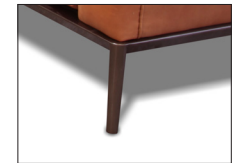

Metal base matt bronze finish