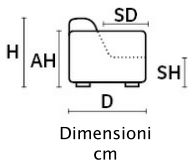

V723 WOODEN
 TABLE SMALL
 D90CM W45CM

Middle Table

V727 WOODEN
 TABLE XSMALL
 D90CM W30CM

PLANE

TECHNICAL DESCRIPTION

THICK STITCH: Available as option
 STRUCTURE: Hardwood frame for extra strength,
 SEAT CUSHION: High density ecologic open cell
 Polyurethane foam and Memory foam covered with polyester wadding
 BACK CUSHION: High density ecologic open cell
 Polyurethane foam covered with polyester wadding