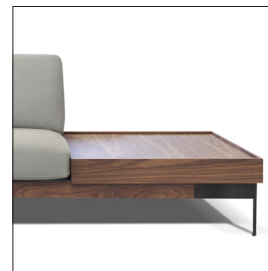

Corner Table

V719 WOODEN
TABLE MAXI
D92CM W90CM