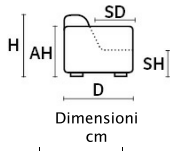

LIVING

D 98 | H 83 | AH 59 | SH 45 | SD 54

TECHNICAL DESCRIPTION

THICK STITCH: AVAILABLE
STRUCTURE: HARDWOOD FRAME FOR EXTRA STRENGTH
SEAT/BACK SUSPENSION: REINFORCED ELASTIC WEBBING
SEAT/BACK CUSHIONS: HIGH DENSITY ECOLOGIC OPEN CELL POLYURETHANE FOAM AND MEMORY FOAM COVERED WITH A LAYER OF DACRON WADDING

FOOT/OPTION 1: Metal Chrome satin finishing
FOOT/OPTION 2: Stainless steel feet
FOOT/OPTION 3: Metal feet titanium finishing.

MAXI SEAT (VERSION OF THE GROUP HAVE THE SAME SEAT WIDTH)