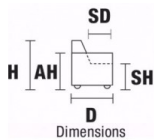

VERSION MAXI: ALL ITEMS OF SECTIONS MAXI HAVE THE SAME SEAT WIDTH

W 248/98" D 117/46" MD 142/56" H 86/34" AH 57/22" SH 44/17" SD 62/24" MSD 103/41" MH 90/35"	W 207/81" D 117/46" MD 142/56" H 86/34" AH 57/22" SH 44/17" SD 62/24" MSD 103/41" MH 90/35"	W 207/81" D 117/46" MD 142/56" H 86/34" AH 57/22" SH 44/17" SD 62/24" MSD 103/41" MH 90/35"	W 124/49" D 117/46" MD 142/56" H 86/34" AH 57/22" SH 44/17" SD 62/24" MSD 103/41" MH 90/35"	W 83/33" D 117/46" MD 142/56" H 86/34" AH 57/22" SH 44/17" SD 62/24" MSD 103/41" MH 90/35"	W 124/49" D 117/46" MD 142/56" H 86/34" AH 57/22" SH 44/17" SD 62/24" MSD 103/41" MH 90/35"	W 260/102" D 117/46" MD 142/56" H 86/34" AH 57/22" SH 44/17" SD 62/24" MSD 103/41" MH 90/35"	W 260/102" D 117/46" MD 142/56" H 86/34" AH 57/22" SH 44/17" SD 62/24" MSD 103/41" MH 90/35"	W 143/56" D 117/46" MD 142/56" H 86/34" AH 57/22" SH 44/17" SD 62/24" MSD 103/41" MH 90/35"	W 143/56" D 117/46" MD 142/56" H 86/34" AH 57/22" SH 44/17" SD 62/24" MSD 103/41" MH 90/35"
V314	V316	V317	V116	V131	V117	V427	V428	V170	V171
3 SEATER MAXI	LHF 3 SEATER MAXI	RHF 3 SEATER MAXI	LHF ARMCHAIR MAXI	ARMLESS CHAIR MAXI	RHF ARMCHAIR MAXI	LHF CORNER CHAIR MERIDIAN MAXI	RHF CORNER CHAIR MERIDIAN MAXI	LHF ARMCHAIR MERIDIAN MAXI	RHF ARMCHAIR MERIDIAN MAXI