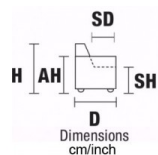

AB Altezza Braccio	A Altezza	A Altezza Seduta	AM Altezza Massima	P Profondità	P Profondità Seduta	PM Profondità Massima	L Larghezza
	AH Arm Height	H Height	SH Seat Height	MH Maximum Height	D Deep	SD Seat Depth	MD Maximum Deep	W Width

W 283/111" D 114/49" H 80/31" AH 66/26" SH 45/18" SD 57/22" MH 104/41"	W 253/100" D 114/49" H 80/31" AH 66/26" SH 45/18" SD 57/22" MH 104/41"	W 227/89" D 114/49" H 80/31" AH 66/26" SH 45/18" SD 57/22" MH 104/41"	W 200/79" D 114/49" H 80/31" AH 66/26" SH 45/18" SD 57/22" MH 104/41"	W 180/71" D 114/49" H 80/31" AH 66/26" SH 45/18" SD 57/22" MH 104/41"	W 160/63" D 114/49" H 80/31" AH 66/26" SH 45/18" SD 57/22" MH 104/41"	
VERSION CODE	V347	V242	V314	V300	V214	V200
DESCRIPTION	3 SEATER EXTRA	2 SEATER MAXI EXTRA	3 SEATER MAXI	3 SEATER	2 SEATER MAXI	2 SEATER

W 93/36" D 114/49" H 80/31" AH 66/26" SH 45/18" SD 57/22" MH 104/41"
V100

ARMCHAIR

SENATOR

THICK STITCH: Available
STRUCTURE: Hardwood frame for extra strength, some versions are equipped with metal structure
SEAT CUSHION: High density ecologic open cell foam, duck feather
BACK CUSHION: High density ecologic open cell foam covered polyester wadding
ARM CUSHION: High density ecologic open cell foam, duck feather
MECHANISM: Manual ratchet headrest mechanism adjustable in different positions
REMOVABILITY: N.A.
SLED OPTION 1: Stainless Steel arm sled
SLED OPTION 2: Stainless Steel arm sled anodic black finishing

LEATHER COLOR SHADE DIFFERENCES

The model upholstered with some Natural leather such as Maya, Emotion, Carees and Sensation, could present in some area differences in color tones of about 5%. Such differences are not to be considered defect but an expression of the natural characteristic of the cowhide.

The company reserves the right without prior notice to make technical sheets changes and/or materials for quality product improvement.

Leather sofas are a handmade product and according to the leather covering selected there could be a measurement tolerance of about 2 inches (cm 5) on each sku

REV. 01 DEL 14/10/2019