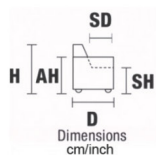

AB Altezza Braccio	A Altezza	A Altezza Seduta	AM Altezza Massima	P Profondità	P Profondità Seduta	PM Profondità Massima	L Larghezza
	AH Arm Height	H Height	SH Seat Height	MH Maximum Height	D Deep	SD Seat Depth	MD Maximum Deep	W Width

W 225/88.6" D 89/35" H 95/37.4" AH 67/26.4" SH 46/18.1" SD 54/21.3"	W 205/80.7" D 89/35" H 95/37.4" AH 67/26.4" SH 46/18.1" SD 54/21.3"	W 185/72.8" D 89/35" H 95/37.4" AH 67/26.4" SH 46/18.1" SD 54/21.3"	W 115/45.3" D 89/35" H 95/37.4" AH 67/26.4" SH 46/18.1" SD 54/21.3"

VERSION CODE	V314	V300	V214	V100
DESCRIPTION	3 SEATER MAXI	3 SEATER	2 SEATER MAXI	ARMCHAIR